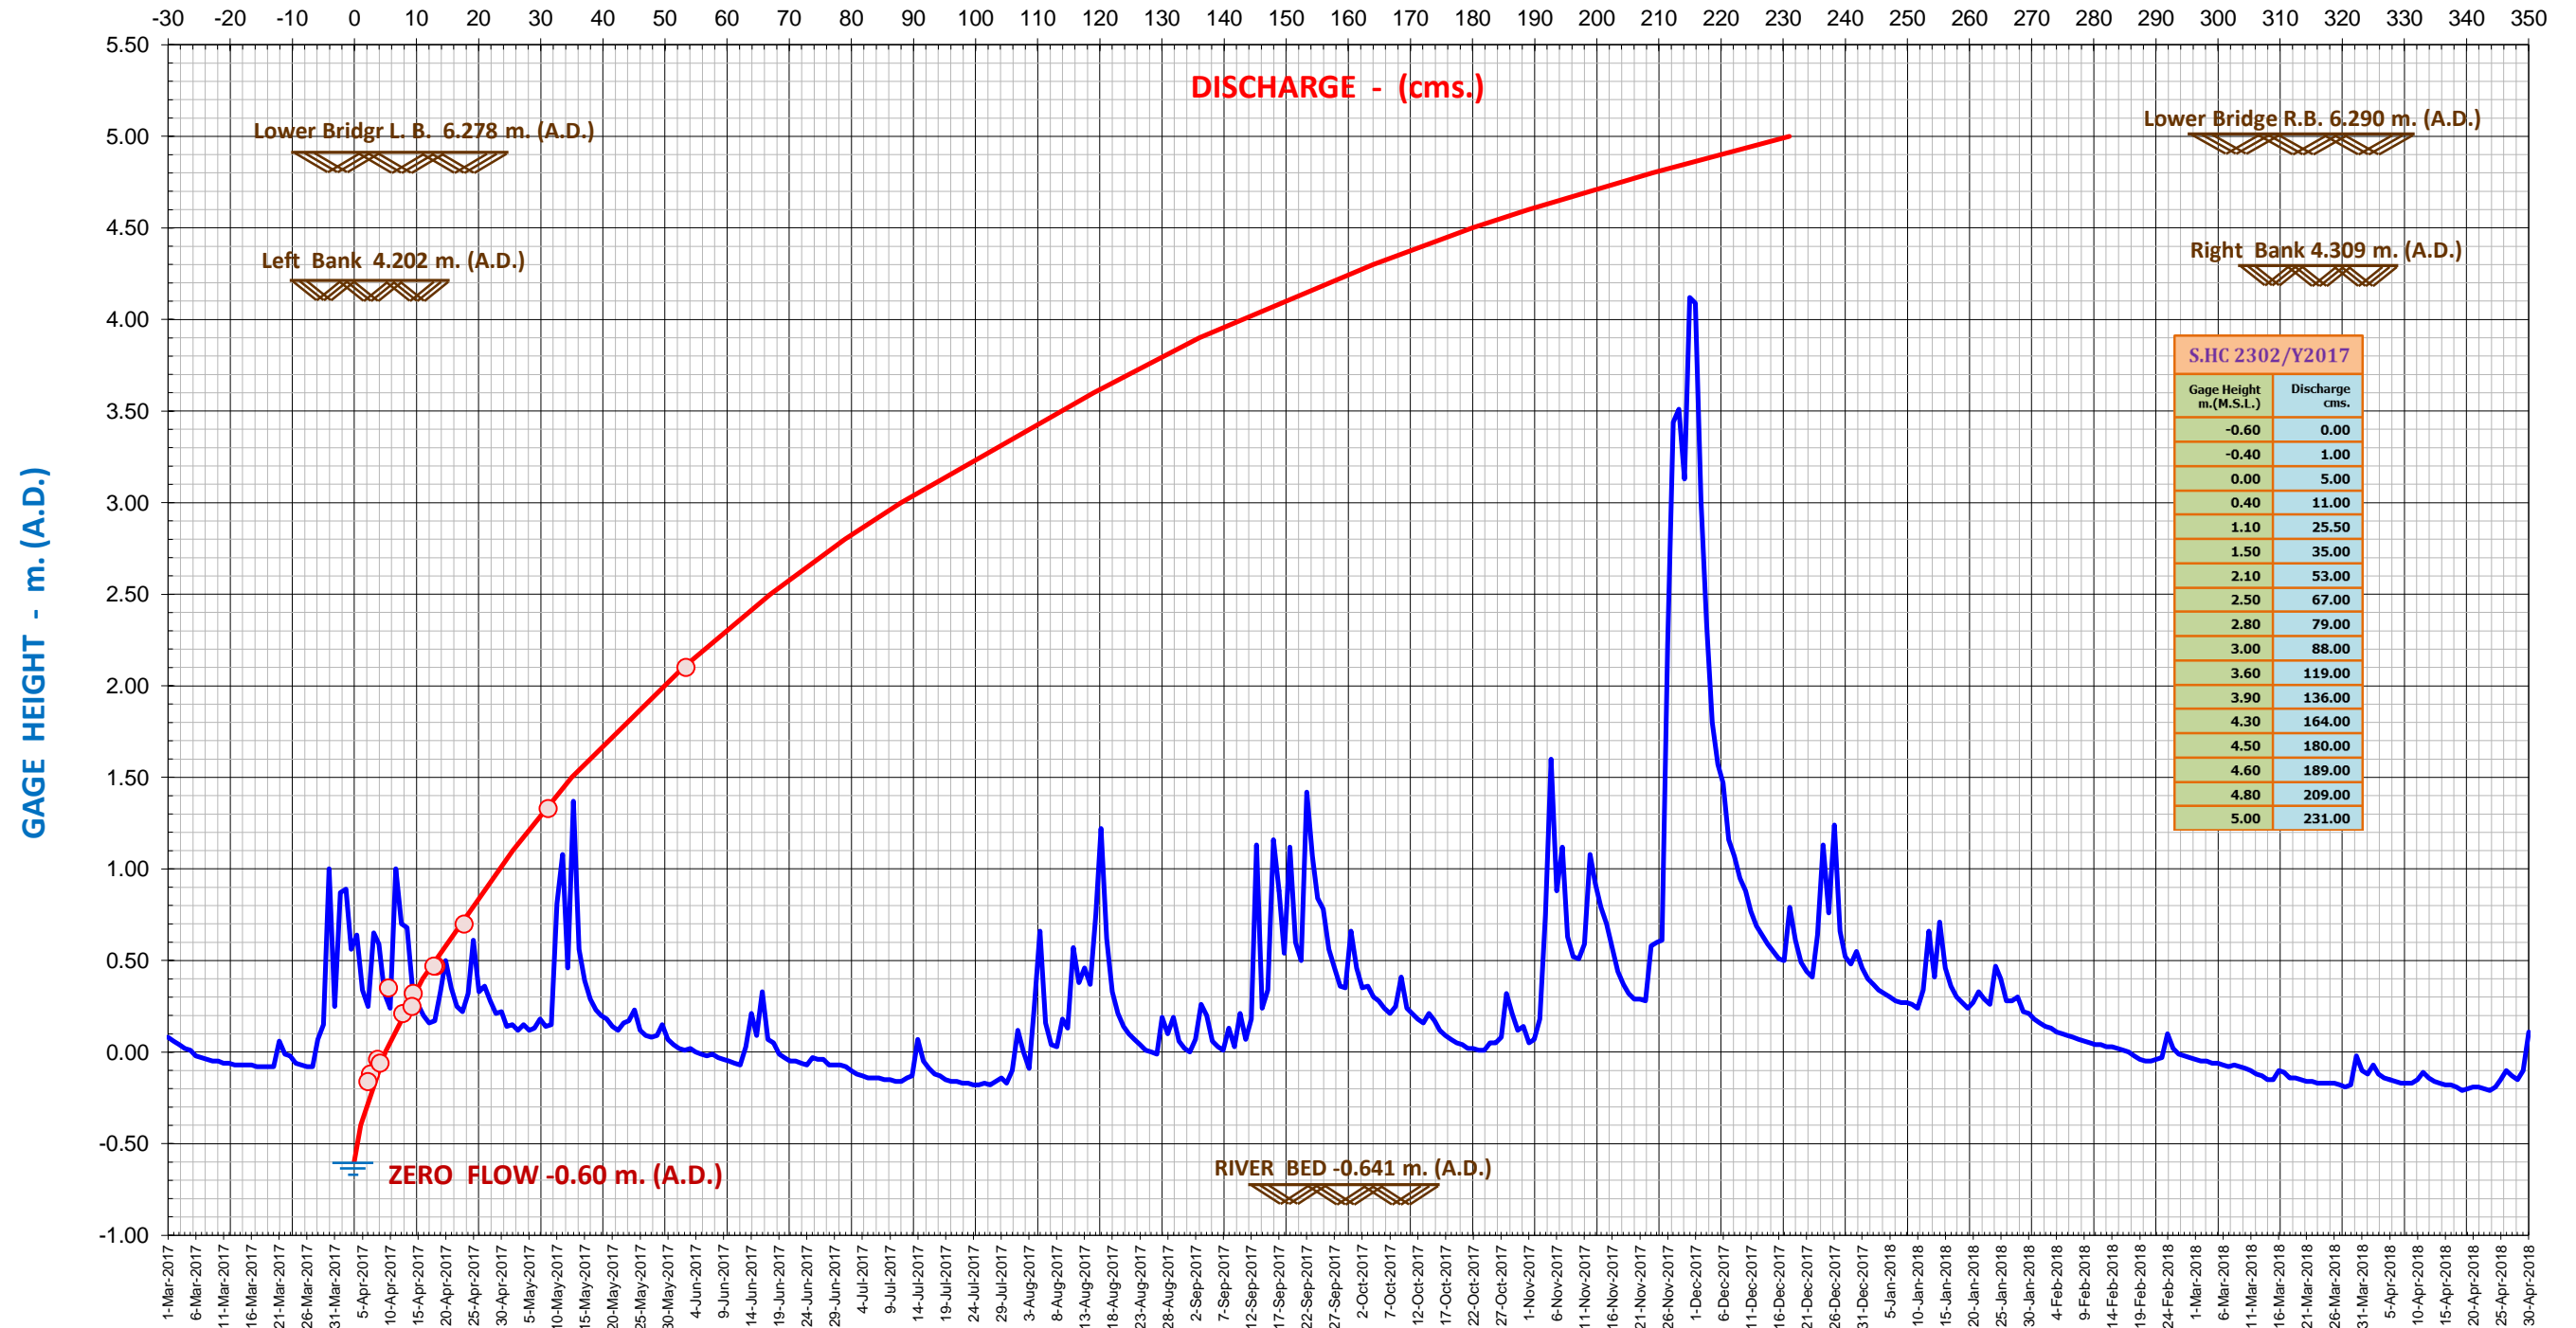

DAILY MEAN GAGE HEIGHT AND RATING CURVE WATER YEAR 2017 STATION X.67A KHLONG RATTAPHUM AT BAN NA SRI THONG, RATTAPHUM, SONGKHLA

April	May	June	July	August	September	October	November	December	January	February	March
-------	-----	------	------	--------	-----------	---------	----------	----------	---------	----------	-------